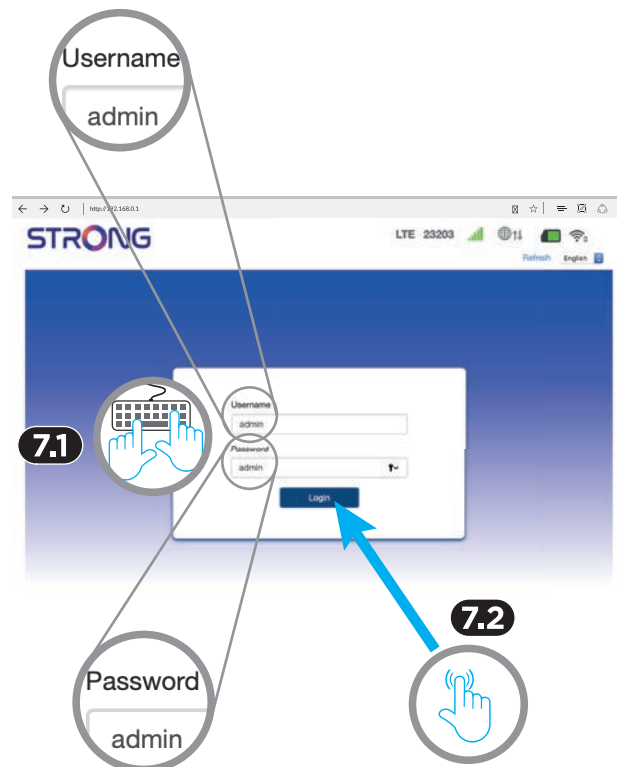

5a

5b

STRONG

Mbps
300
Mbit/s

4GROUTER300UK

Share your 4G LTE Internet connection
in any place with any device

Installation Instructions

6

7

SERVICE CENTER

GB support_uk@strong.tv
0800 464 7919

Frequently Asked Questions

www.strong.tv

Supplied by Strong Austria
Represented by Caldero Holdings Ltd.
Concordia Works
30 Sovereign Street,
Leeds LS1 4BA, UK
Email : support_uk@strong.tv