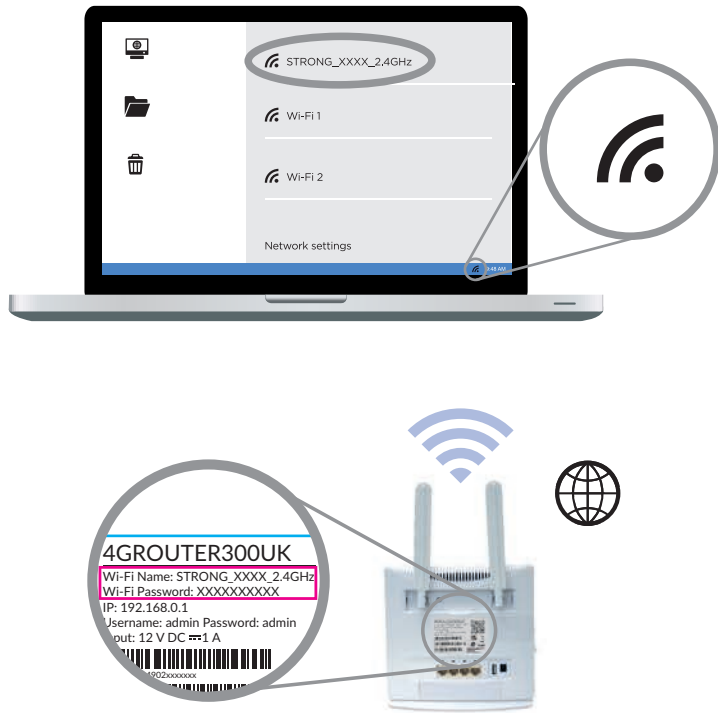

5a

5b

STRONG

Mbps
300
Mbit/s

4GROUTER300UK

Share your 4G LTE Internet connection
in any place with any device

Installation Instructions

6