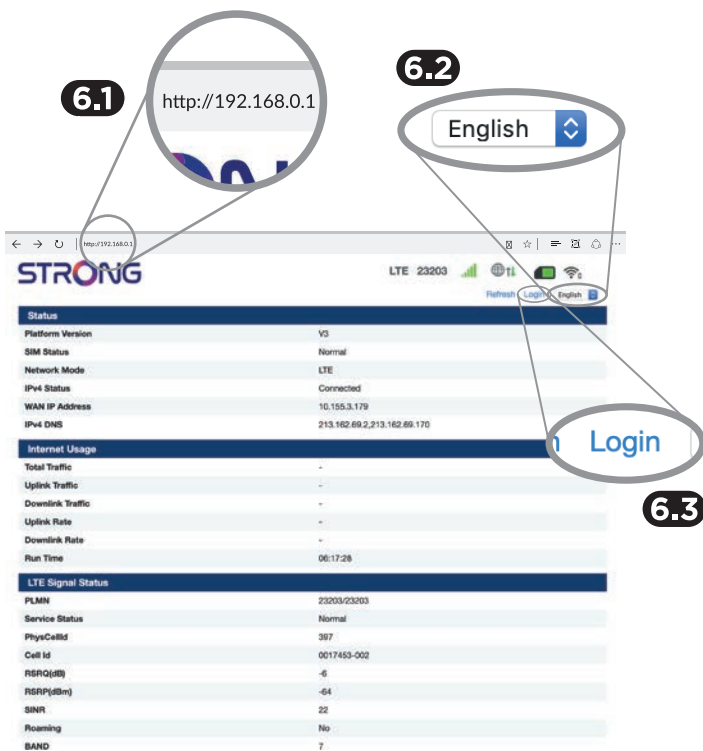

5a

5b

STRONG

Mbps
300
Mbit/s

4GROUTER300UK

Share your 4G LTE Internet connection
in any place with any device

Installation Instructions

6