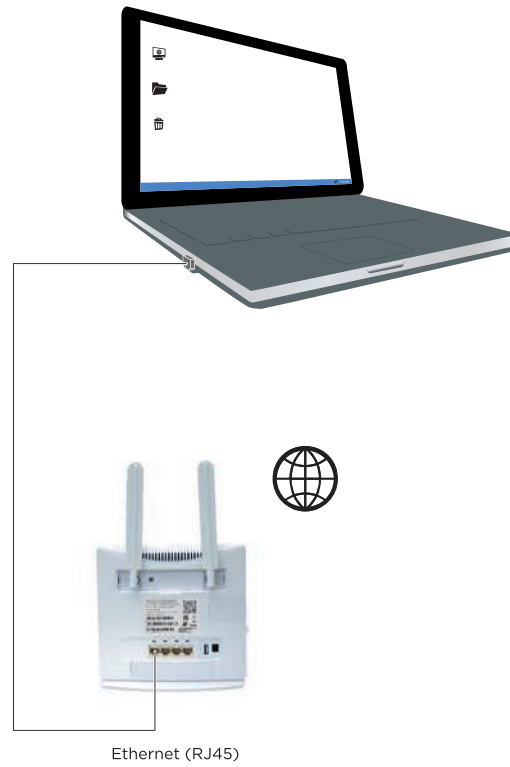

5a

5b

STRONG

Mbps
300
Mbit/s

4GROUTER300UK

Share your 4G LTE Internet connection
in any place with any device

Installation Instructions

6