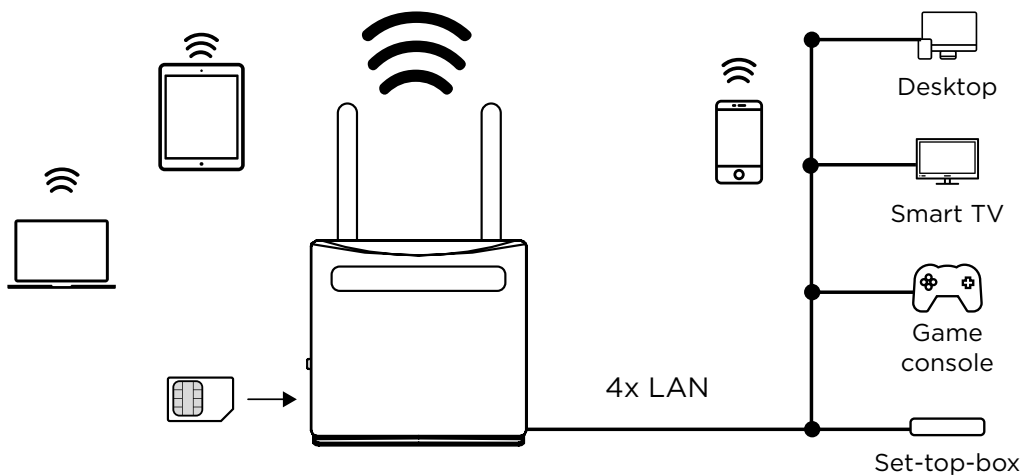

Hardware

Ethernet Ports	4x 10/100M LAN port (Auto MDI/MDIX)
Buttons	WPS, Reset, Wi-Fi On/Off, Power On/Off
LEDs	Power, Internet, Wi-Fi, Connect & Secure (WPS), Mobile Network Signal Level
Power	External power supply, 12 V / 1 A DC
Standards	IEEE 802.11n/g/b, IEEE 802.3, IEEE 802.3u

Software

Internet Protocol	IPv4/IPv6 Dual stack
Operation Modes	3G/4G Router, Wireless Router
DHCP	Server, Client
Port Forwarding	Yes
SIP ALG	Yes
SMS	Yes
Dynamic DNS	Dyndns, No-ip
Firewall Security	Port Filtering, Port Mapping, Port Forwarding, URL Filtering, DMZ, Rate Limiting
Management	Data Plan Management, Data Usage Statistics, Web UI Access, Ping & Trace Network Tools, Config Backup

Other specifications

Certification	CE
Package Contents	1x STRONG 4G LTE Router 300 1x RJ45 Ethernet Cable 1x External Power Supply 2x Detachable External 4G LTE Antennas 1x Quick Installation Guide 1x Micro to Standard SIM Card Adapter 1x Nano to Standard SIM Card Adapter
System Requirements	Windows 7, 8, 8.1, 10, Mac OS X, Linux, Internet Browser
Environment	Operating Temperature: 0° ~ +40° Storage Temperature: -20° ~ +45°
Operating Humidity:	10% ~ 90% non-condensing
Storage Humidity:	10% ~ 90% non-condensing
Dimensions in mm:	185 x 68 x 175 (W x D x H)
Weight in kg:	0.35

EAN: 9120072371097
PCB : 10 pcs